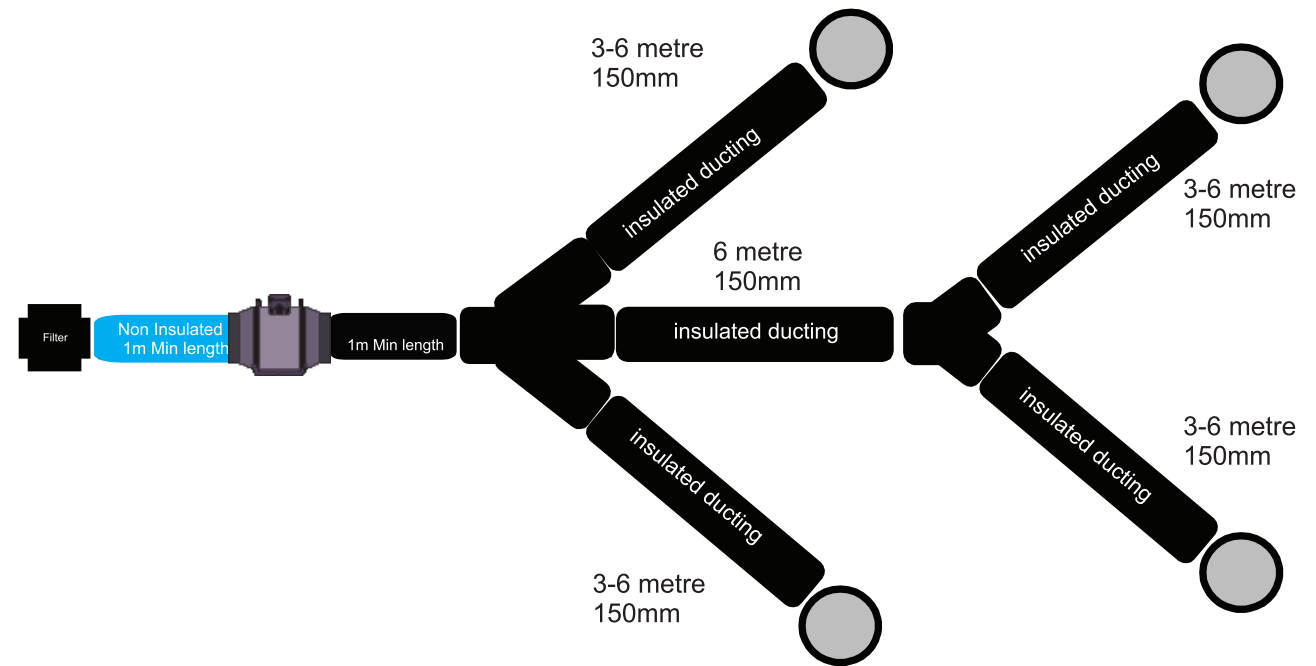

Positive Pressure 4 Room System

House size is up to 250m²

4 room

- Non insulated ducting
- insulated ducting

Fan and filter installation

Install diffusers centrally, or where they will address the requirements. Check and balance the system airflow using the adjustable diffusers

Ducting Layout 4 outlet system

Ducting Layout 4 outlet system