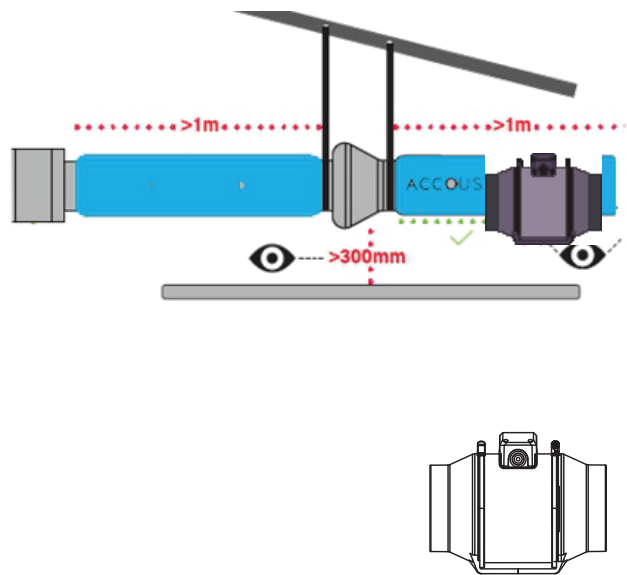

Positive Pressure 4 Room System

House size is up to 250m²

4 room

- Non insulated ducting
- insulated ducting

Fan and filter installation

Install diffusers centrally, or where they will address the requirements. Check and balance the system airflow using the adjustable diffusers

Ducting Layout 4 outlet system

Ducting Layout 4 outlet system