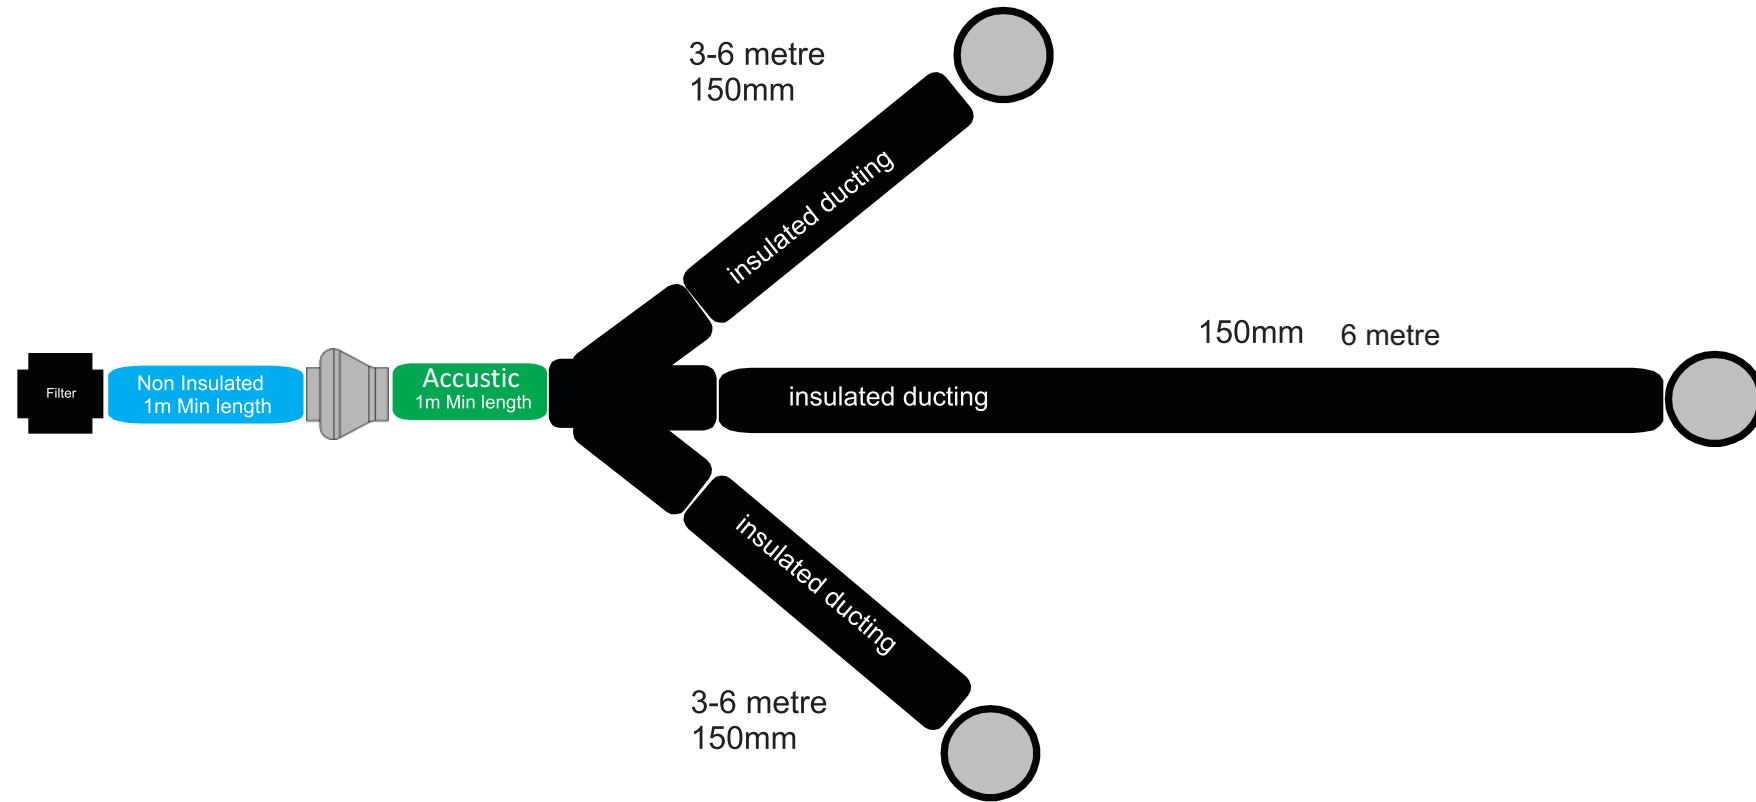

# 3 Room Ventilation System duct layout

House size is up to 250m<sup>2</sup>

- Accoustic ducting
- Non Insulated 150 ducting
- Insulated 150 ducting

Fan and filter installation

Install diffusers centrally, or where they will address the requirements. Check and balance the system air flow using the adjustable diffusers