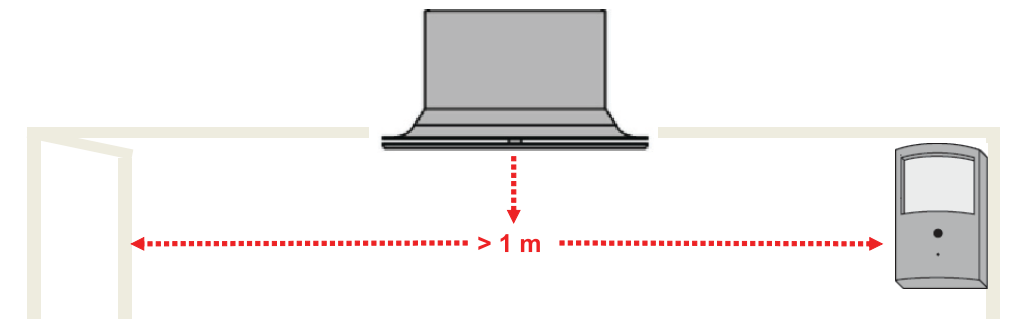

# 3 Room Ventilation System duct layout

House size is up to 250m<sup>2</sup>

- Accoustic ducting
- Non Insulated 150 ducting
- Insulated 150 ducting

Fan and filter installation

Install diffusers centrally, or where they will address the requirements. Check and balance the system air flow using the adjustable diffusers