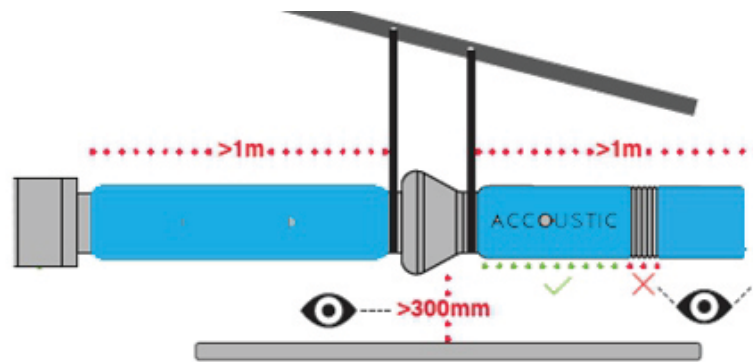

# 3 Room Ventilation System duct layout

House size is up to 250m<sup>2</sup>

- Accoustic ducting
- Non Insulated 150 ducting
- Insulated 150 ducting

Fan and filter installation

Install diffusers centrally, or where they will address the requirements. Check and balance the system air flow using the adjustable diffusers